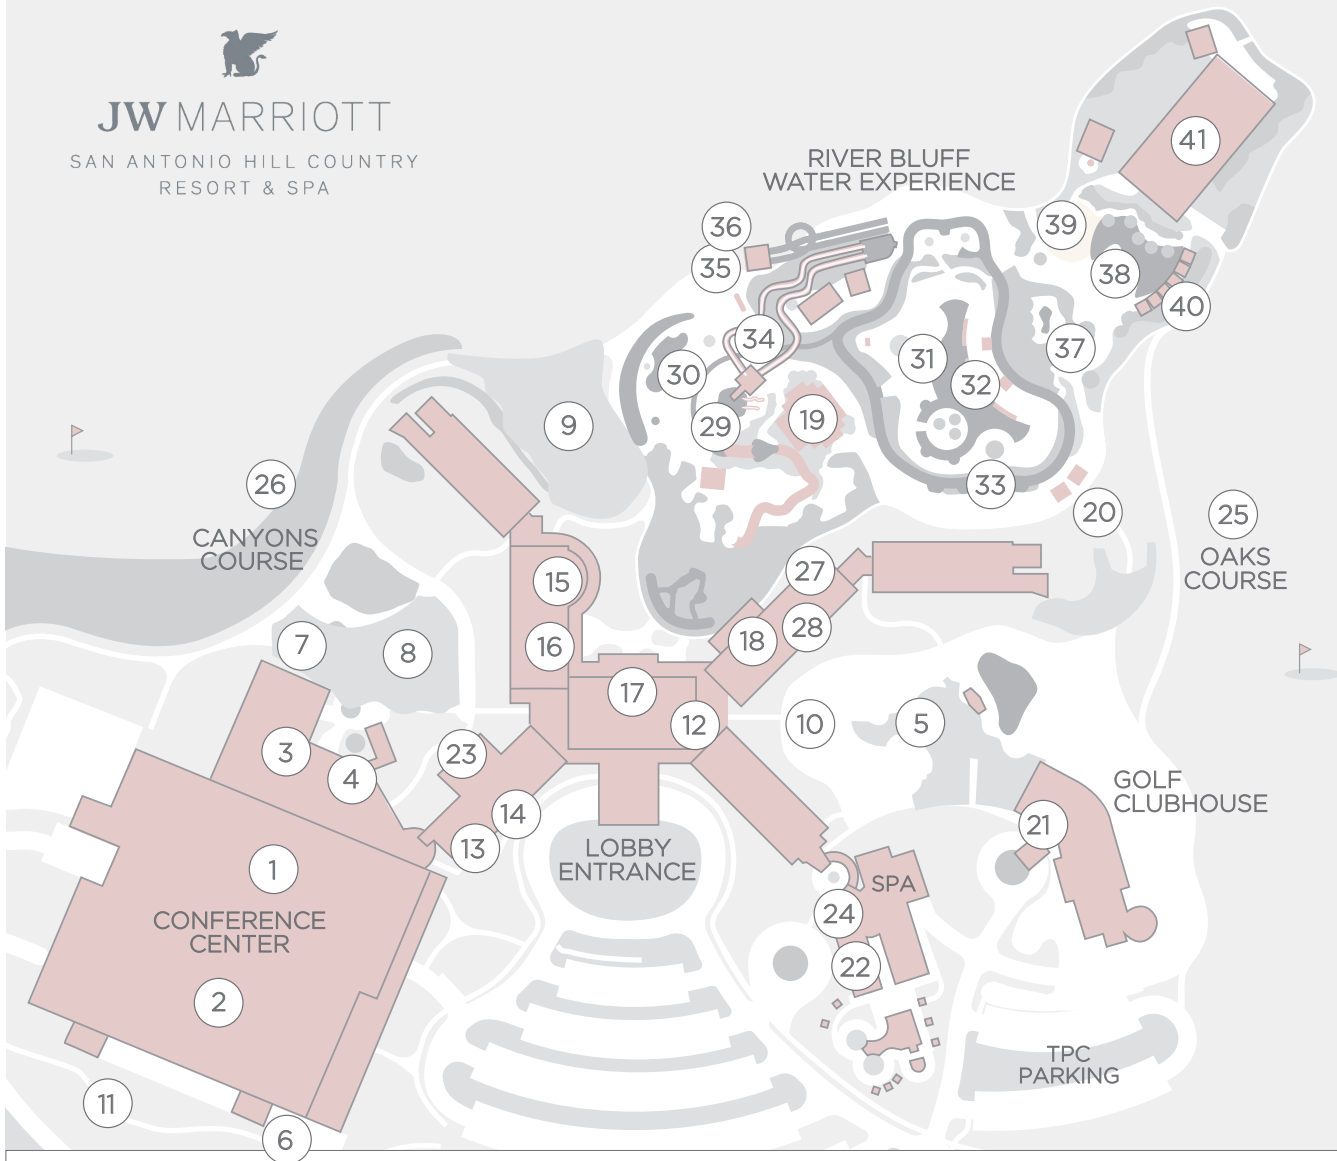

JW MARRIOTT

SAN ANTONIO HILL COUNTRY
RESORT & SPA

FUNCTION SPACE

- 1. Cibolo Canyon Ballroom
- 2. Grand Oaks Ballroom
- 3. Wildflower Rooms
- 4. Sunday House
- 5. Wedding Pavilion
- 6. Bus Loop
- 7. **JW Garden**
- 8. Event Lawn 1
- 9. Event Lawn 2
- 10. Event Lawn 3
- 11. Event Lawn 4

GUEST SERVICES

- 12. Registration
- 13. Business Center

RETAIL

- 14. Gift Shops

RESTAURANTS & LOUNGES

- 15. Cibolo Moon
- 16. Tequila Bar
- 17. Crooked Branch Lobby Bar
- 18. High Velocity/Topgolf Swing Suites
- 19. Rivertop Grill
- 20. La Fresca
- 21. 18 Oaks/TPC Clubhouse
- 22. Replenish Spa Bistro
- 23. Starbucks

RECREATION & AMENITIES

- 24. Lantana Spa
- 25. Oaks Course
- 26. Canyons Course
- 27. 24-Hour Fitness Center
- 28. Game Room

RIVER BLUFF WATER EXPERIENCE

- 29. Children's Pool
- 30. Adult Pool & Hot Tub
- 31. River Bluff Activity Pool
- 32. River Bluff Cabanas
- 33. River Bluff Lazy River
- 34. Cibolo Falls Tube Slide & Pedernales Falls Tube Slide
- 35. Canyon Oak Twister Body Slide
- 36. Hill Country Plunge Body Slide

RIVER BEND

- 37. Family Hot Tub
- 38. River Bend Activity Pool
- 39. River Bend Cabanas
- 40. Sandy Beach
- 41. **Riverbend Pavilion**

JW Marriott San Antonio Hill Country Resort & Spa

23808 Resort Parkway, San Antonio, TX 78261 | 210.276.2500